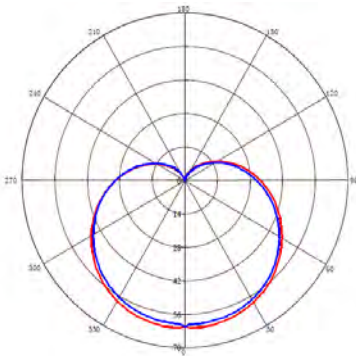

LED BULB

Product&Family Code: 001 006 0015

PREMIER-15

Technical Drawing

Photometric Diagram

Technical Data	
Voltage (V)	175-250V
Product Wattage (W)	15
Equivalence with incandescent lamp	120
Colour Render Index (Ra)	>Ra80
Colour Temperature (K)	3000K-4200K-6400K
Materials	Aluminium Housing with PMMA Diffuser
Protection Class	-
Dimmable	No
EEI	
Warm-up time up to 60 %of the full light output	Instant Full Light
Luminous Flux (lm)	1500
Luminous Efficacy (lm/W)	100
Rated Life (hrs) Ⓣ	25,000
IP Rating	-
Power Factor	>0.5
Beam Angle ☆	160 °
Starting Time	<0.5
Number of ON-OFF cycling	x12,500