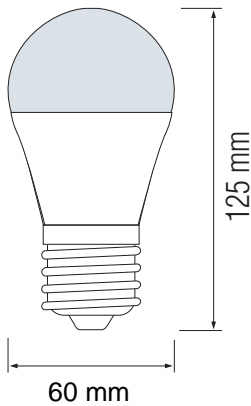

LED BULB

Product&Family Code: 001 006 0015

PREMIER-15

Technical Drawing

Photometric Diagram

Technical Data	
Voltage (V)	175-250V
Product Wattage (W)	15
Equivalence with incandescent lamp	120
Colour Render Index (Ra)	>Ra80
Colour Temperature (K)	3000K-4200K-6400K
Materials	Aluminium Housing with PMMA Diffuser
Protection Class	-
Dimmable	No
EEI	
Warm-up time up to 60 %of the full light output	Instant Full Light
Luminous Flux (lm)	1500
Luminous Efficacy (lm/W)	100
Rated Life (hrs) Ⓣ	25,000
IP Rating	-
Power Factor	>0.5
Beam Angle ☆	160 °
Starting Time	<0.5
Number of ON-OFF cycling	x12,500