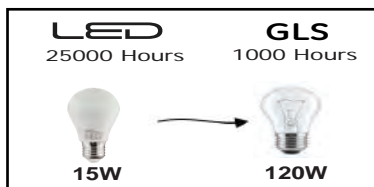

LED BULB

Product&Family Code: 001 006 0015

PREMIER-15

Technical Drawing

Photometric Diagram

Technical Data	
Voltage (V)	175-250V
Product Wattage (W)	15
Equivalence with incandescent lamp	120
Colour Render Index (Ra)	>Ra80
Colour Temperature (K)	3000K-4200K-6400K
Materials	Aluminium Housing with PMMA Diffuser
Protection Class	-
Dimmable	No
EEI	
Warm-up time up to 60 %of the full light output	Instant Full Light
Luminous Flux (lm)	1500
Luminous Efficacy (lm/W)	100
Rated Life (hrs) Ⓣ	25,000
IP Rating	-
Power Factor	>0.5
Beam Angle ☆	160 °
Starting Time	<0.5
Number of ON-OFF cycling	x12,500