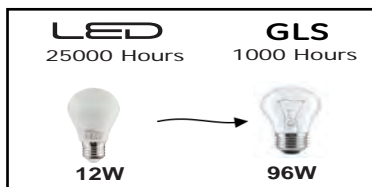

LED BULB

Product&Family Code: 001 006 0012

PREMIER-12

Technical Drawing

Photometric Diagram

Technical Data	
Voltage (V)	175-250V
Product Wattage (W)	12
Equivalence with incandescent lamp	96
Colour Render Index (Ra)	>Ra80
Colour Temperature (K)	3000K-4200K-6400K
Materials	Aluminium Housing with PMMA Diffuser
Protection Class	-
Dimmable	No
EEL	
Warm-up time up to 60 % of the full light output	Instant Full Light
Luminous Flux (lm)	1150
Luminous Efficacy (lm/W)	95
Rated Life (hrs) Ⓟ	25,000
IP Rating	-
Power Factor	>0.5
Beam Angle ☆	160 °
Starting Time	<0.5
Number of ON-OFF cycling	x12,500