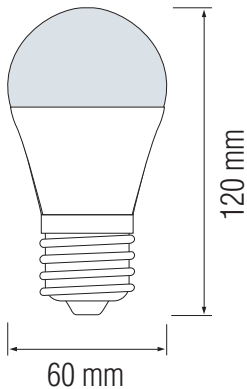

LED BULB

Product&Family Code: 001 006 0012

PREMIER-12

Technical Drawing

Photometric Diagram

Technical Data	
Voltage (V)	175-250V
Product Wattage (W)	12
Equivalence with incandescent lamp	96
Colour Render Index (Ra)	>Ra80
Colour Temperature (K)	3000K-4200K-6400K
Materials	Aluminium Housing with PMMA Diffuser
Protection Class	-
Dimmable	No
EEL	
Warm-up time up to 60 % of the full light output	Instant Full Light
Luminous Flux (lm)	1150
Luminous Efficacy (lm/W)	95
Rated Life (hrs) Ⓟ	25,000
IP Rating	-
Power Factor	>0.5
Beam Angle ☆	160 °
Starting Time	<0.5
Number of ON-OFF cycling	x12,500