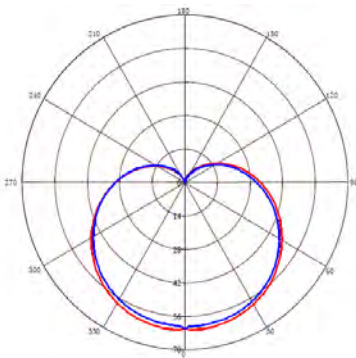

LED BULB

Product&Family Code: 001 006 0012

PREMIER-12

Technical Drawing

Photometric Diagram

Technical Data	
Voltage (V)	175-250V
Product Wattage (W)	12
Equivalence with incandescent lamp	96
Colour Render Index (Ra)	>Ra80
Colour Temperature (K)	3000K-4200K-6400K
Materials	Aluminium Housing with PMMA Diffuser
Protection Class	-
Dimmable	No
EEL	
Warm-up time up to 60 % of the full light output	Instant Full Light
Luminous Flux (lm)	1150
Luminous Efficacy (lm/W)	95
Rated Life (hrs) Ⓟ	25,000
IP Rating	-
Power Factor	>0.5
Beam Angle ☆	160 °
Starting Time	<0.5
Number of ON-OFF cycling	x12,500